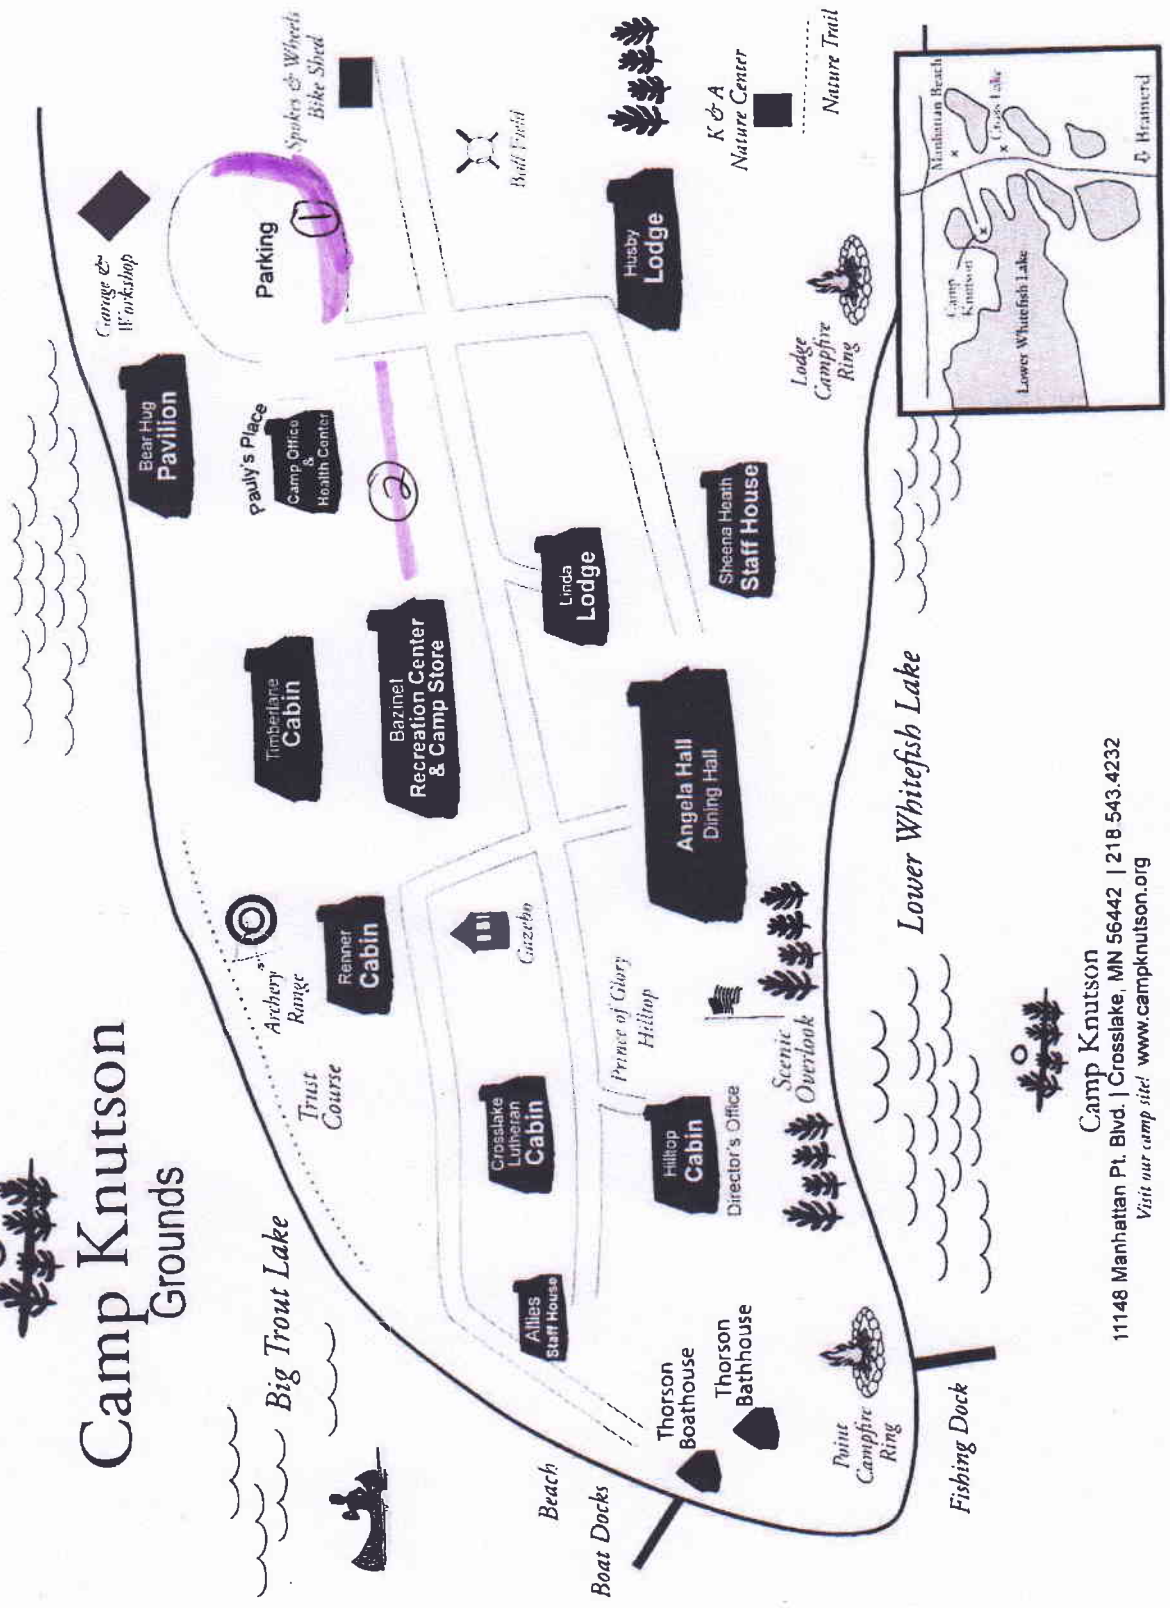

# Camp Knutson Grounds

Camp Knutson  
 11148 Manhattan Pt. Blvd. | Crosslake, MN 56442 | 218-543-4232  
 Visit our camp site! [www.campknutson.org](http://www.campknutson.org)